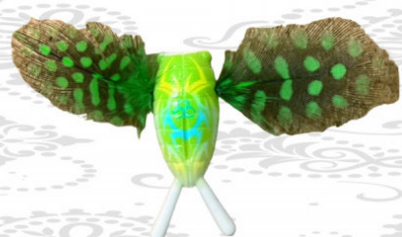

YG.Labo

Aluvii 1.7

Witch Bug Revised

A new look for insect worms

YG Labo

Aluvii 1.7

[CLICK HERE](#)

Line up

- Weight: 2.5g
- Size: 1.7 inches
- Type: Floating

Rouge

Rose

Citron

Shine

Coral

Onyx

ALUVII 1.7

Expressing the naturalness and temptation that lures should have through color and design.

We would also like to breathe new life into insect-type worms with the "Alvy 1.7," which has a unique body balance and functionality.

It tempts bass by floating lightly on the surface of the water. Also, if you use it in conjunction with the method of sinking floating material, it will bring even more fishing results.

This worm can be used by a wide range of people, from advanced users to beginners.